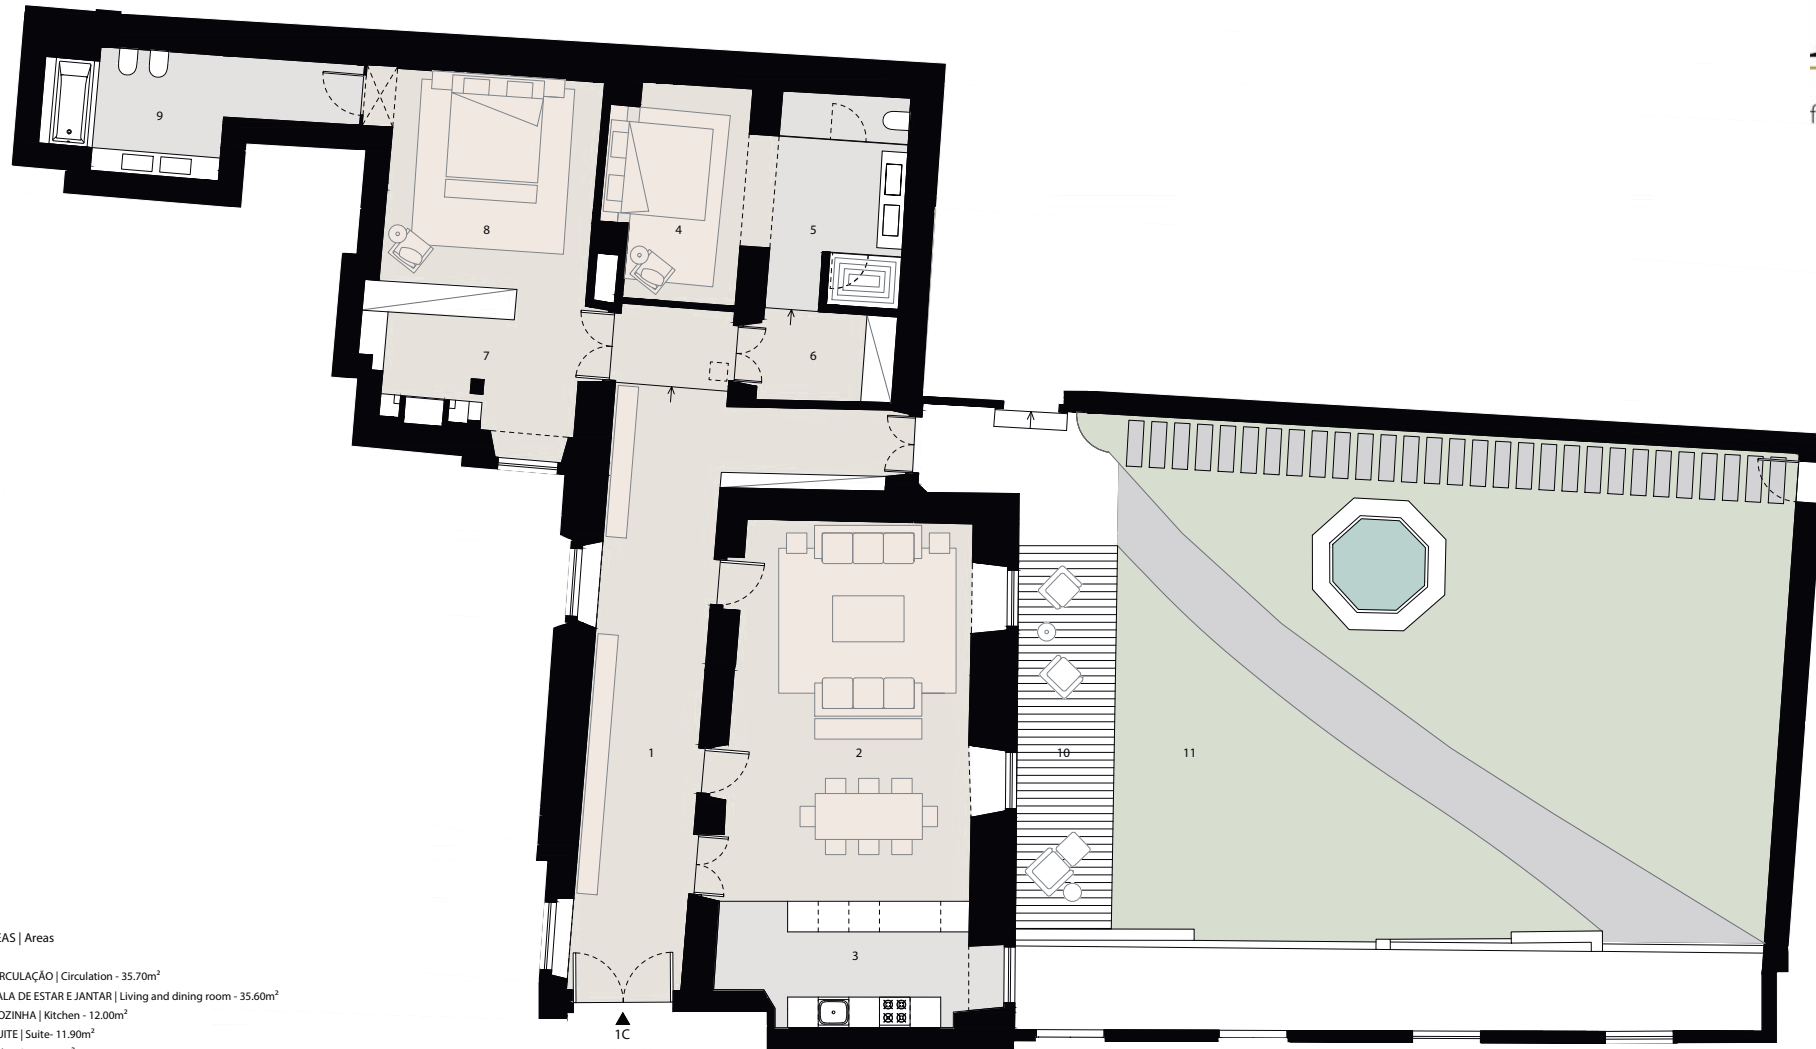

# Palácio Schindler

1C  
T2

214.60M<sup>2</sup>  
130.50M<sup>2</sup>

ÁREA BRUTA PRIVATIVA  
GROSS PRIVATE AREA  
ÁREA EXTERIOR PRIVATIVA  
GROSS EXTERIOR AREA

1 LUGARES DE ESTACIONAMENTO  
PARKING SPACES

PISO 1  
1ST FLOOR

## ÁREAS | Areas

1. CIRCULAÇÃO | Circulation - 35.70m<sup>2</sup>
2. SALA DE ESTAR E JANTAR | Living and dining room - 35.60m<sup>2</sup>
3. COZINHA | Kitchen - 12.00m<sup>2</sup>
4. SUITE | Suite - 11.90m<sup>2</sup>
5. IS | Toilet - 7.10m<sup>2</sup>
6. CLOSET | Closet - 5.00m<sup>2</sup>
7. CLOSET | Closet - 11.80m<sup>2</sup>
8. SUITE | Suite - 16.90m<sup>2</sup>
9. IS | Toilet - 10.80m<sup>2</sup>
10. DECK | Deck - 14.30m<sup>2</sup>
11. JARDIM | Garden - 116.20m<sup>2</sup>