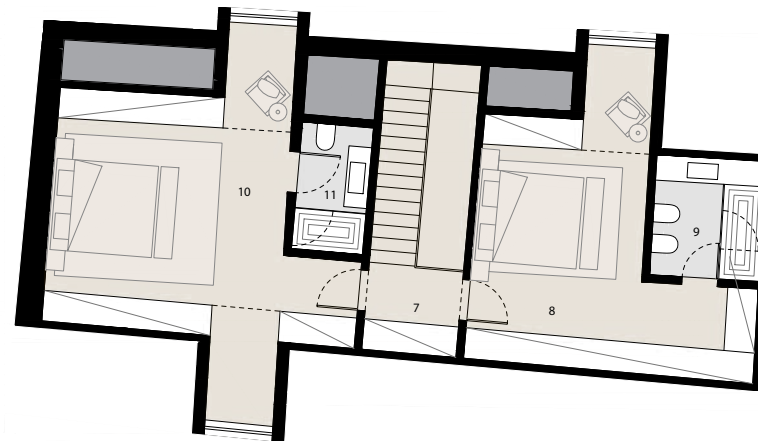

3 PISO | 3rd Floor

MEZZANINE | Mezzanine floor

ESC. 1:100

MEZZANINE | Mezzanine floor

ÁREAS | Areas

- 1. CIRCULAÇÃO | Circulation - 15.20m²
- 2. SALA DE ESTAR | Living room - 25.90m²
- 3. SALA DE JANTAR | Dining room - 18.80m²
- 4. COZINHA | Kitchen - 12.40m²
- 5. CLOSET | Closet - 4.20m²
- 6. IS | Toilet - 3.30m²
- 7. CIRCULAÇÃO | Circulation - 3.20m²
- 8. SUITE | Suite - 19m²
- 9. IS | Toilet - 4.70m²
- 10. SUITE | Suite - 24.10m²
- 11. IS | Toilet - 3.50m²