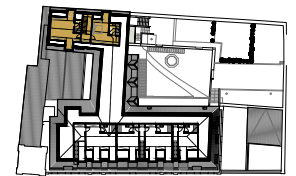

3 PISO | 3rd Floor

MEZZANINE | Mezzanine floor

ESC. 1:100

MEZZANINE | Mezzanine floor

ÁREAS | Areas

- 1. CIRCULAÇÃO | Circulation - 15.20m²
- 2. SALA DE ESTAR | Living room - 25.90m²
- 3. SALA DE JANTAR | Dining room - 18.80m²
- 4. COZINHA | Kitchen - 12.40m²
- 5. CLOSET | Closet - 4.20m²
- 6. IS | Toilet - 3.30m²
- 7. CIRCULAÇÃO | Circulation - 3.20m²
- 8. SUITE | Suite - 19m²
- 9. IS | Toilet - 4.70m²
- 10. SUITE | Suite - 24.10m²
- 11. IS | Toilet - 3.50m²